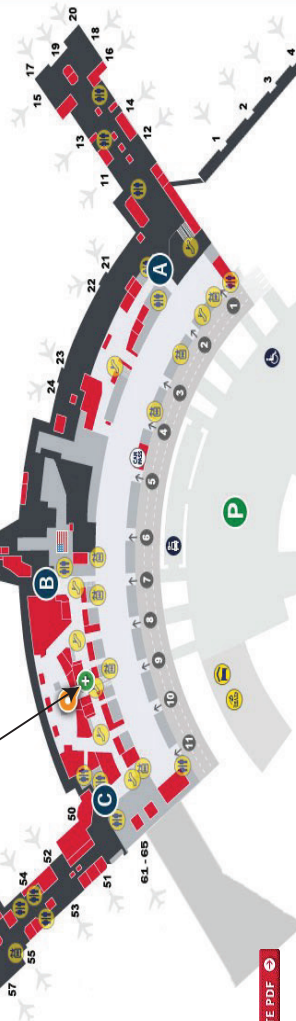

YYC

CALGARY INTERNATIONAL AIRPORT

- MAP MENU
- DINE
- SHOP
- SERVICES
- AMENITIES

LEVEL 1
ARRIVALS

LEVEL 2
DEPARTURES

LEVEL 3
MEZZANINE

DEPARTURES
LEVEL 2

DÉPARTS
NIVEAU 2

CREATE PDF

LEGEND

- POST-SECURITY
- SHOPS, FOOD & BEVERAGE, SERVICES
- AMENITIES

Gate / Porte

U.S. Customs and Immigration

Parkade / Stationnement

Parking Accessible / Stationnement

Washrooms / Toilettes

Elevator / Ascenseur

Escalator / Escalier mobile